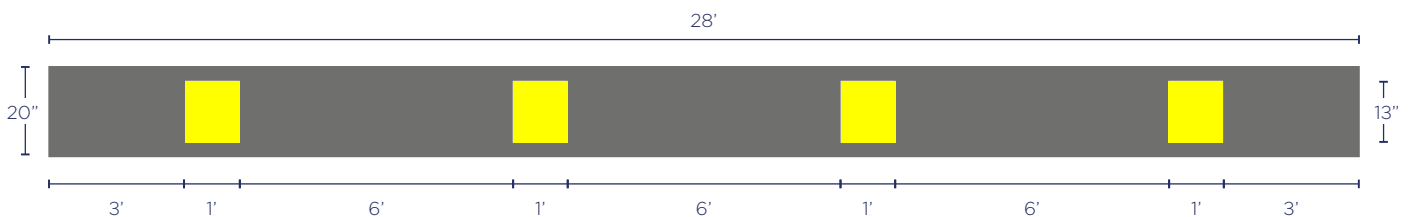

PROPERTIES:

- ✓ **Optimal drainage**
- ✓ **Yellow distance markers**
- ✓ **Modular connections**
- ✓ **Applicable on any surface**
- ✓ **Slip resistant**
- ✓ **Easy to cut to length**

SPECIFICATIONS:

Productname	SOCIAL DISTANCING RUBBER MAT
Productcode	SD R01US
Dimensions	L 28' W 20" H 0.4"
Weight	±60 lbs
Material	100% upcycled SBR/NR rubber
Colors	Black/Yellow